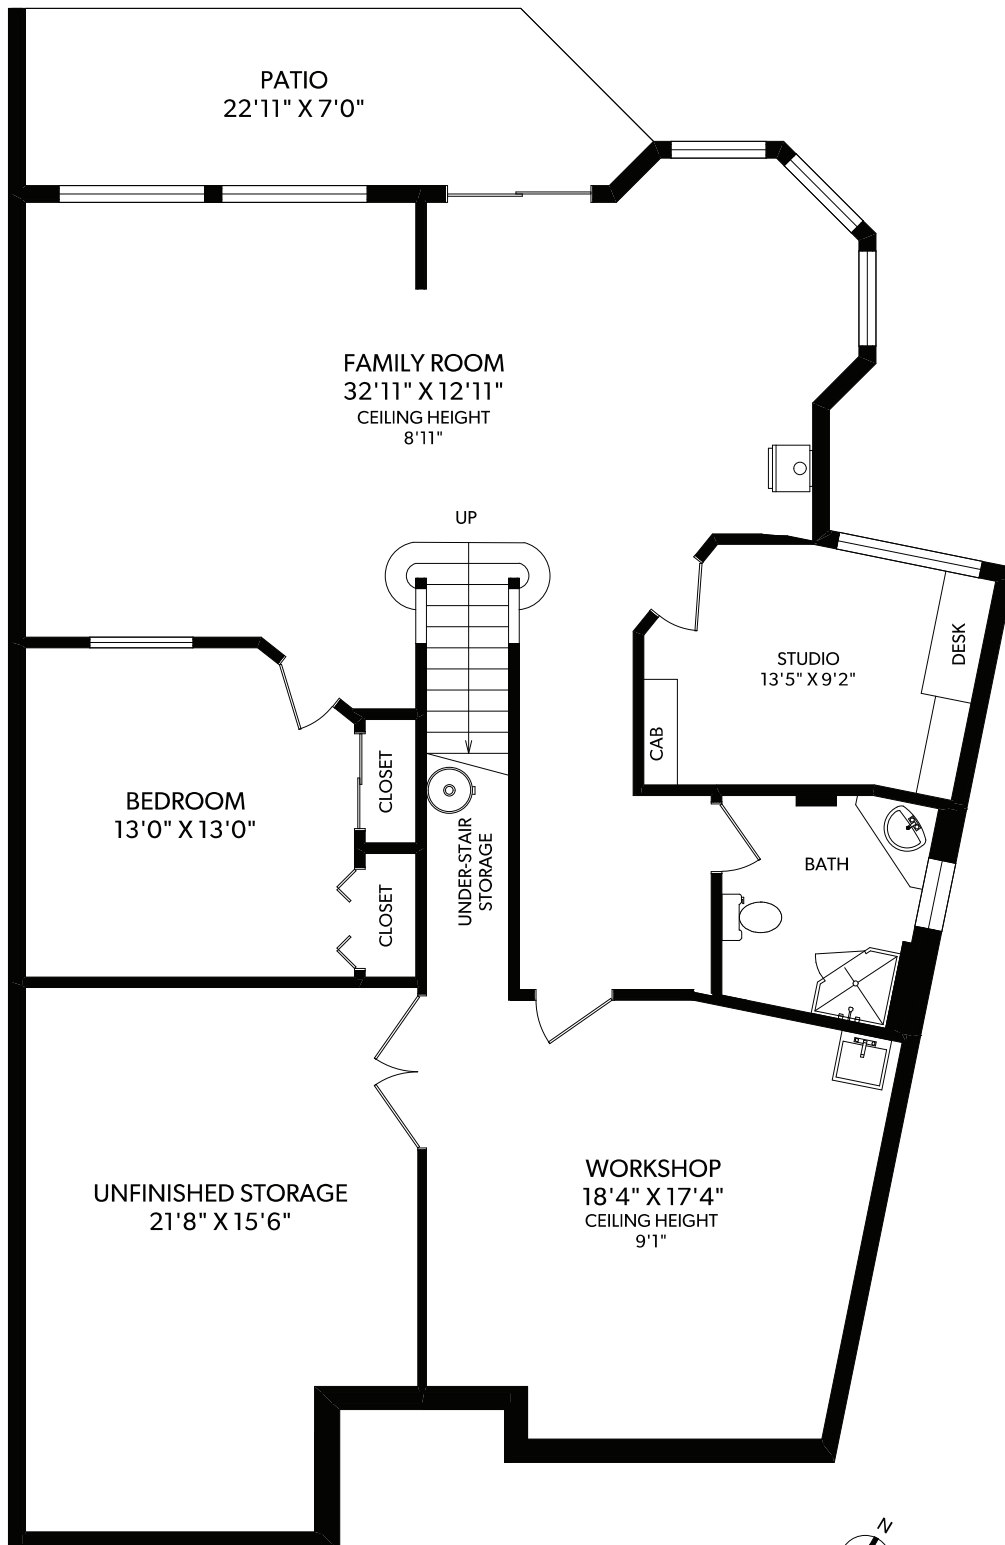

MAIN FLOOR

FLOOR	FINISHED	UNFINISHED	TOTAL	OTHER AREAS	
MAIN	1843	0	1843	GARAGE	417
LOWER	1131	697	1828	PATIOS	395
TOTAL	2974	697	3671	BALCONY	223

16-4360 EMILY CARR DRIVE
DOCUMENT PREPARED FOR THE EXCLUSIVE USE OF
ROXANNE BRASS REAL ESTATE GROUP

250-388-6998
ORDERS@REALFOTO.CA

MEASURED 03/11/2019 BY CLAY OVINGE

All information furnished regarding this property is from sources deemed reliable but no warranty or representation is made to the accuracy thereof. Purchaser to verify measurements if important.

LOWER FLOOR

FLOOR	FINISHED	UNFINISHED	TOTAL	OTHER AREAS	
MAIN	1843	0	1843	GARAGE	417
LOWER	1131	697	1828	PATIOS	395
TOTAL	2974	697	3671	BALCONY	223

16-4360 EMILY CARR DRIVE

DOCUMENT PREPARED FOR THE EXCLUSIVE USE OF
ROXANNE BRASS REAL ESTATE GROUP