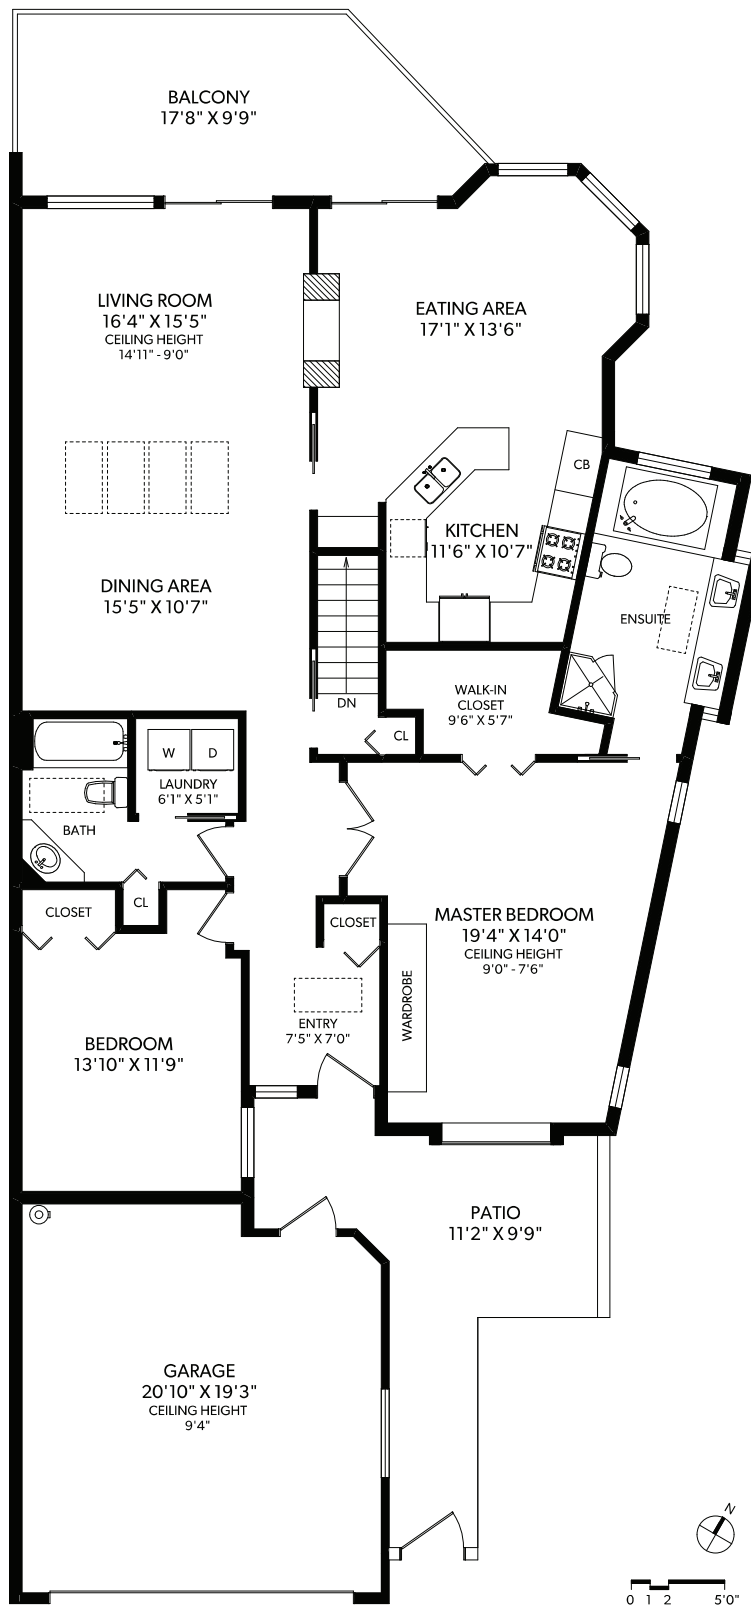

MAIN FLOOR

FLOOR	FINISHED	UNFINISHED	TOTAL	OTHER AREAS	
MAIN	1843	0	1843	GARAGE	417
LOWER	1131	697	1828	PATIOS	395
TOTAL	2974	697	3671	BALCONY	223

16-4360 EMILY CARR DRIVE
DOCUMENT PREPARED FOR THE EXCLUSIVE USE OF
ROXANNE BRASS REAL ESTATE GROUP

250-388-6998
ORDERS@REALFOTO.CA

MEASURED 03/11/2019 BY CLAY OVINGE

All information furnished regarding this property is from sources deemed reliable but no warranty or representation is made to the accuracy thereof. Purchaser to verify measurements if important.

LOWER FLOOR

FLOOR	FINISHED	UNFINISHED	TOTAL	OTHER AREAS	
MAIN	1843	0	1843	GARAGE	417
LOWER	1131	697	1828	PATIOS	395
TOTAL	2974	697	3671	BALCONY	223

16-4360 EMILY CARR DRIVE

DOCUMENT PREPARED FOR THE EXCLUSIVE USE OF
ROXANNE BRASS REAL ESTATE GROUP