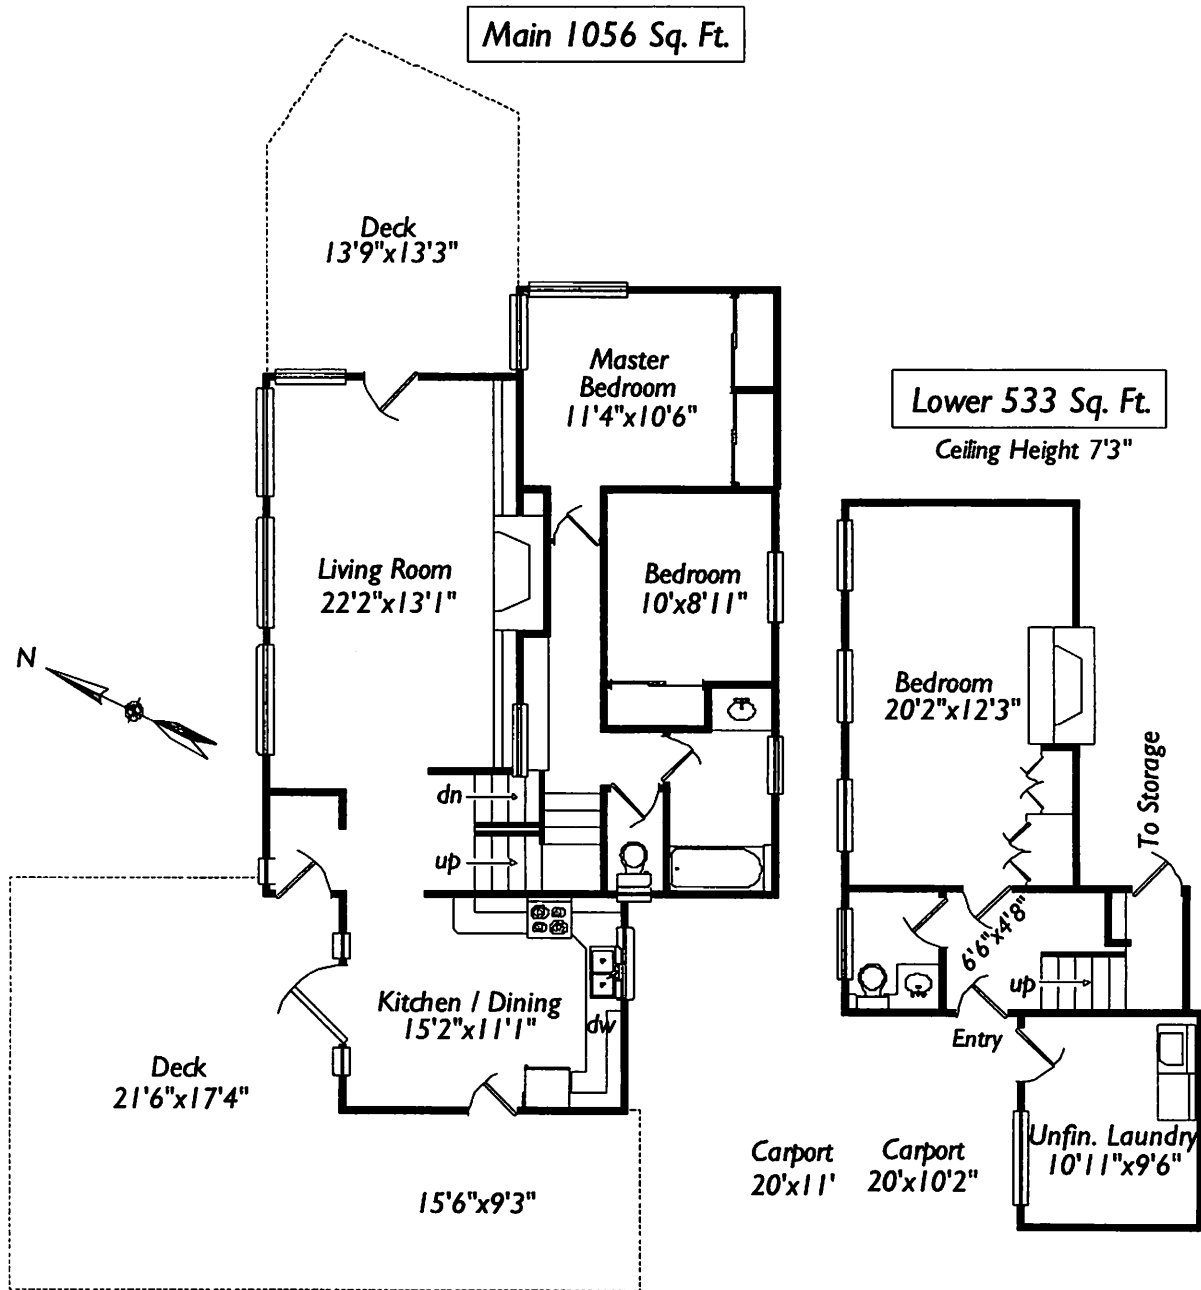

5084 Lochside Drive Saanichton, BC V8Y 2E9

	Finished Sq. ft	Unfinished Sq. ft	Total Sq. ft
Main	1056	0	1056
Lower	411	122	122
Total	1467	122	533
Decks	0	752	752

All information for illustration purpose only. Measurements and square footage are approximate. If precise dimensions are required purchaser to verify.